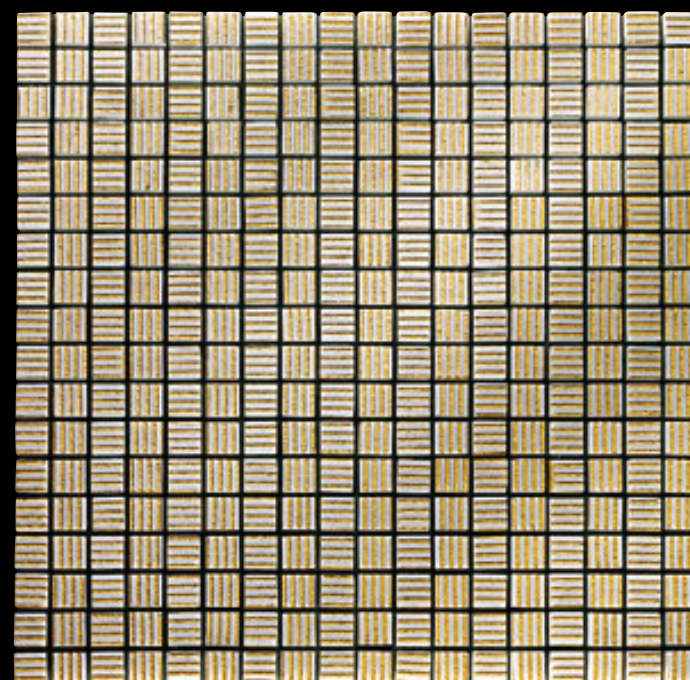

Art. STRIPES 3
Mosaico cm 1,5 x 1,5
Mosaic 5/8" x 5/8"
Gold/Makramè

Art. PICCADILLY 1
Mosaico cm 1,5 x 1,5
Mosaic 5/8" x 5/8"
Bluebelge, Full Gold Bronzed 1
Mosaico cm 1,5 x 10
Mosaic 5/8" x 4"
Onda 3 Gold/Makramè.

acquaforti & lacche mosaics collection

Luxury

Art. STRIPES 1
Mosaico cm 1,5 x 1,5
Mosaic 5/8" x 5/8"
Gold/Radica

Art. STRIPES 2
Mosaico cm 1,5 x 1,5
Mosaic 5/8" x 5/8"
Gold/Londongrey

Art. STRIPES 4
Mosaico cm 1,5 x 1,5
Mosaic 5/8" x 5/8"
Gold/Thassos