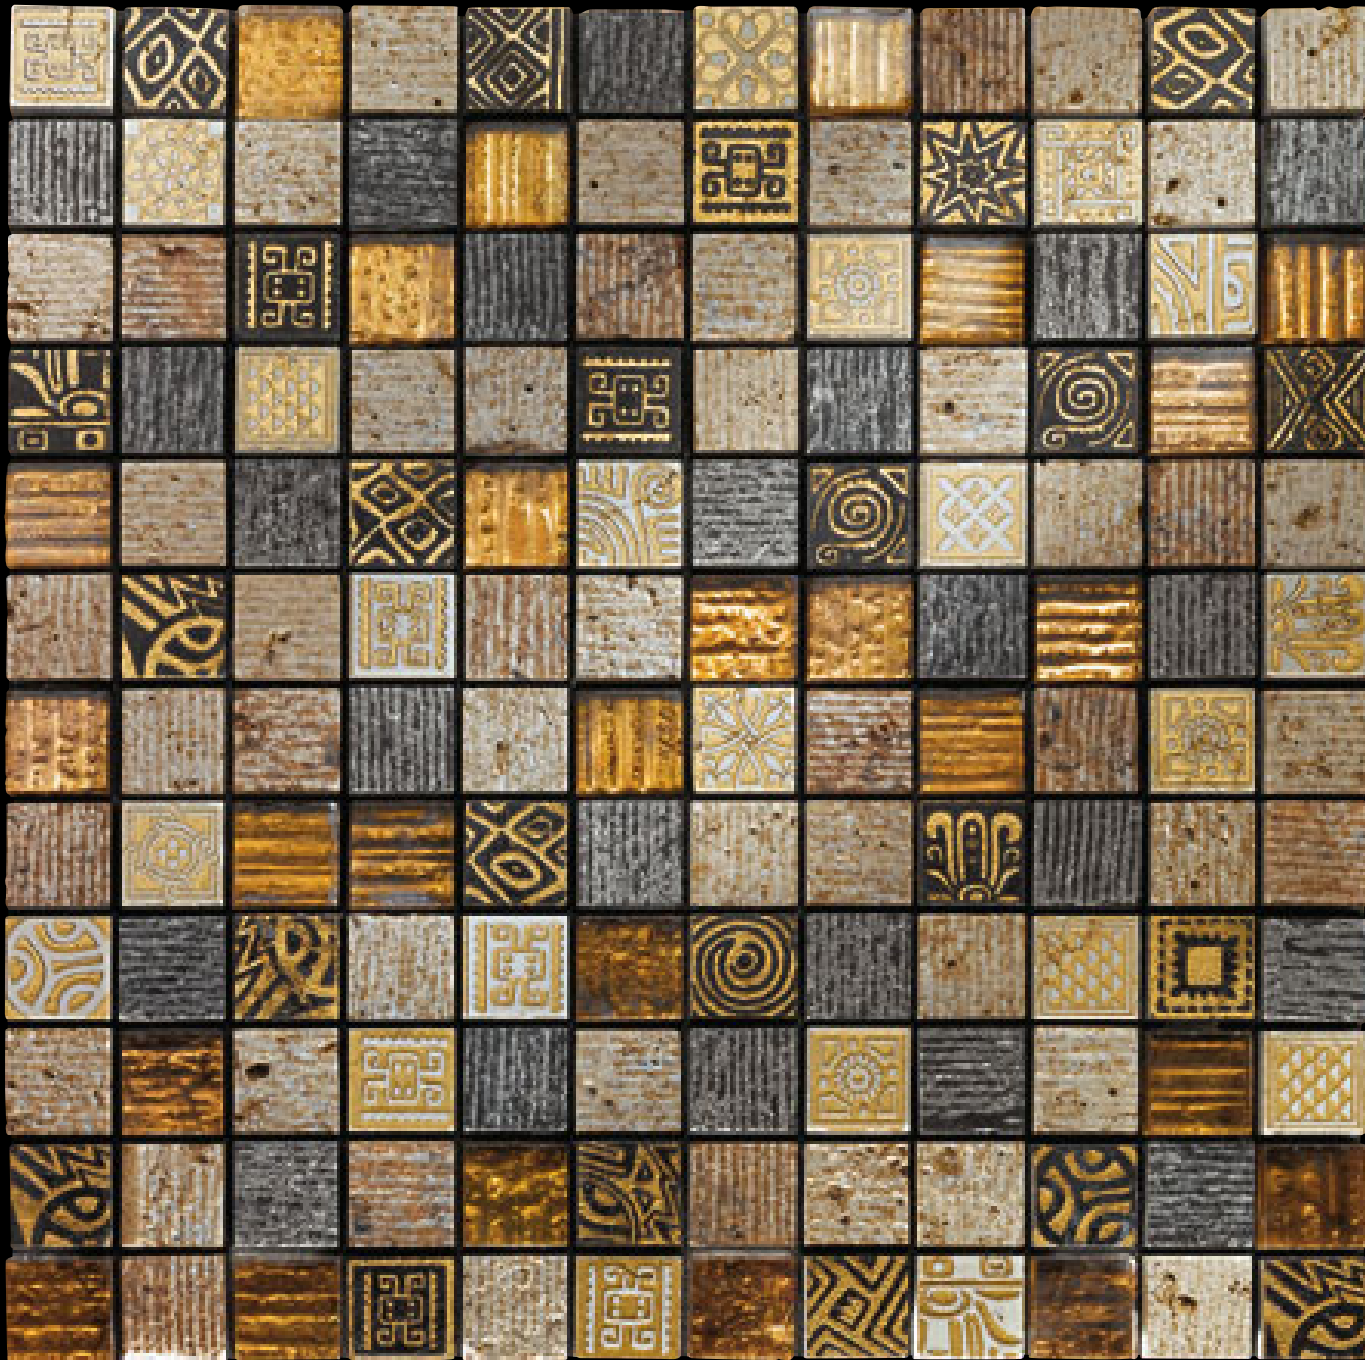

acqueforti & lacche mosaics collection

Luxury

Art. BOLSHOI

Mosaico cm 2,5 x 2,5

Mosaic 1" x 1"

Travertino Chiaro Graffiti,

Nero Marquinia Graffiti,

Radica Graffiti,

Glass/Gold,

Acqueforti Biancone/Gold,

Acqueforti Nero Marquinia/Gold.