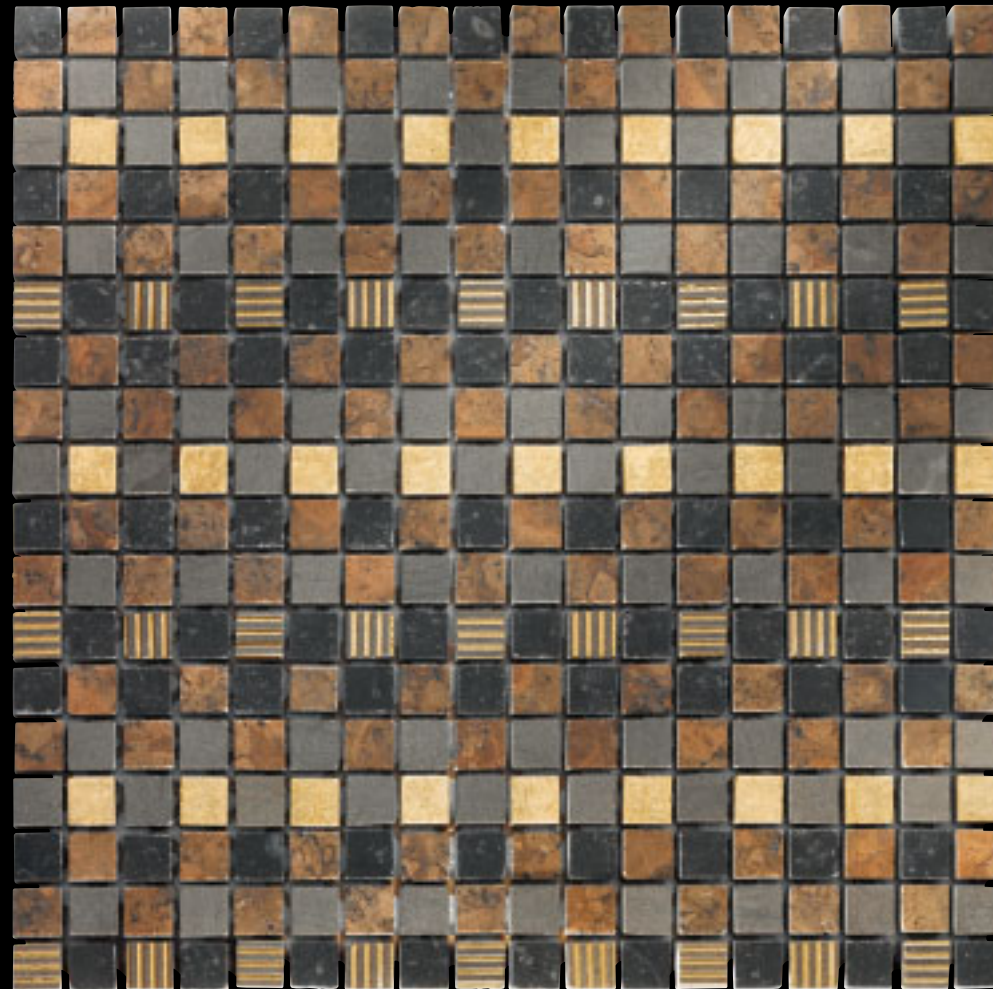

acqueforti & lacche mosaics collection

Art. ASOLO 1

Mosaico cm 1,5 x 1,5

Mosaic 5/8" x 5/8"

Radica, Savana, Londongrey.

Mosaico cm 1,5 x 1,5

Mosaic 5/8" x 5/8"

Gold, Gold Stripes su Londongrey.