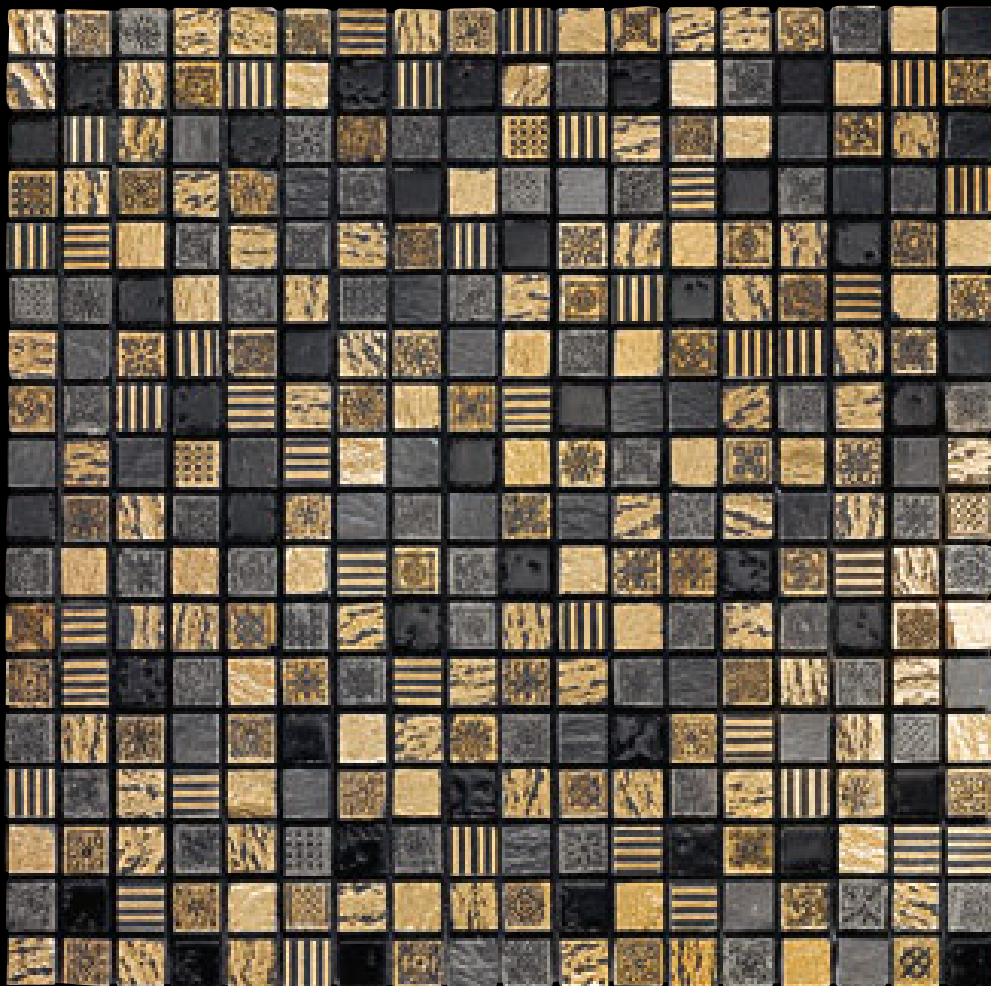

acqueforti & lacche mosaics collection

Art. FASHION 1
Mosaico cm 1,5 x 1,5
Mosaic 5/8" x 5/8"

Slate Graphite, Slate Full Gold,
Slate Gold, Stripes 3 Gold/Makramè,
Lacca Nera LVN 10,
Acqueforti Nero/Bronzo.