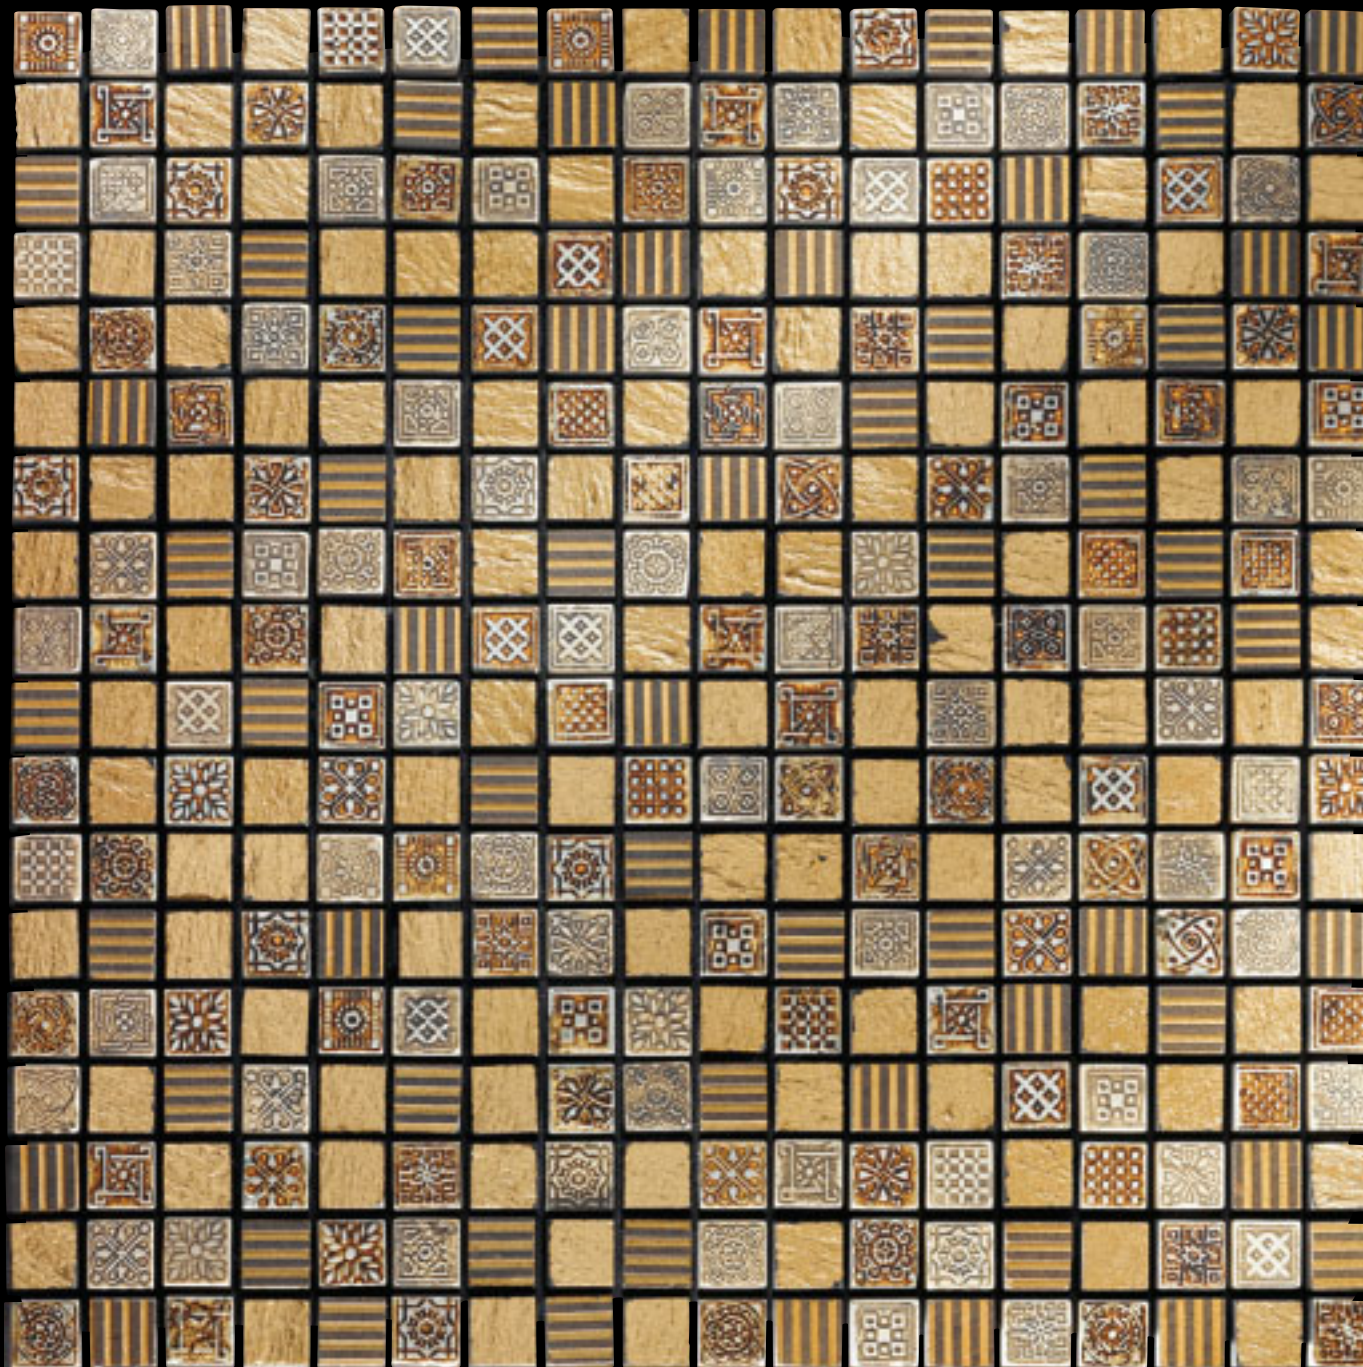

acquaforti & lacche mosaics collection

Luxury

< Art. FASHION 5

Mosaico cm 1,5 x 1,5
Mosaic 5/8" x 5/8"

Slate Full Gold,
Stripes 2 Gold/Londongrey,
Acqueforti Dune,
Acqueforti Biancone/Dark Gold.

Art. ORIZZONTE 2

Mosaico cm 1,5 x 30,5
Mosaic 5/8" x 12"
Gold/Londongrey

Art. SLATE FULL GOLD

cm 2,5 x 30,5 - 5 x 30,5
1" x 12" - 2" x 12"

Londongrey Anticato Cerato
cm 5 x 30,5
2,5 x 30,5 - 1,5 x 30,5
Londongrey Wax Finished
2" x 12" - 1" x 12" - 5/8" x 12"

Art. FASHION 5

Mosaico cm 1,5 x 1,5
Mosaic 5/8" x 5/8"

Slate Full Gold,
Stripes 2 Gold/Londongrey,
Acqueforti Dune,
Acqueforti Biancone/Dark Gold.